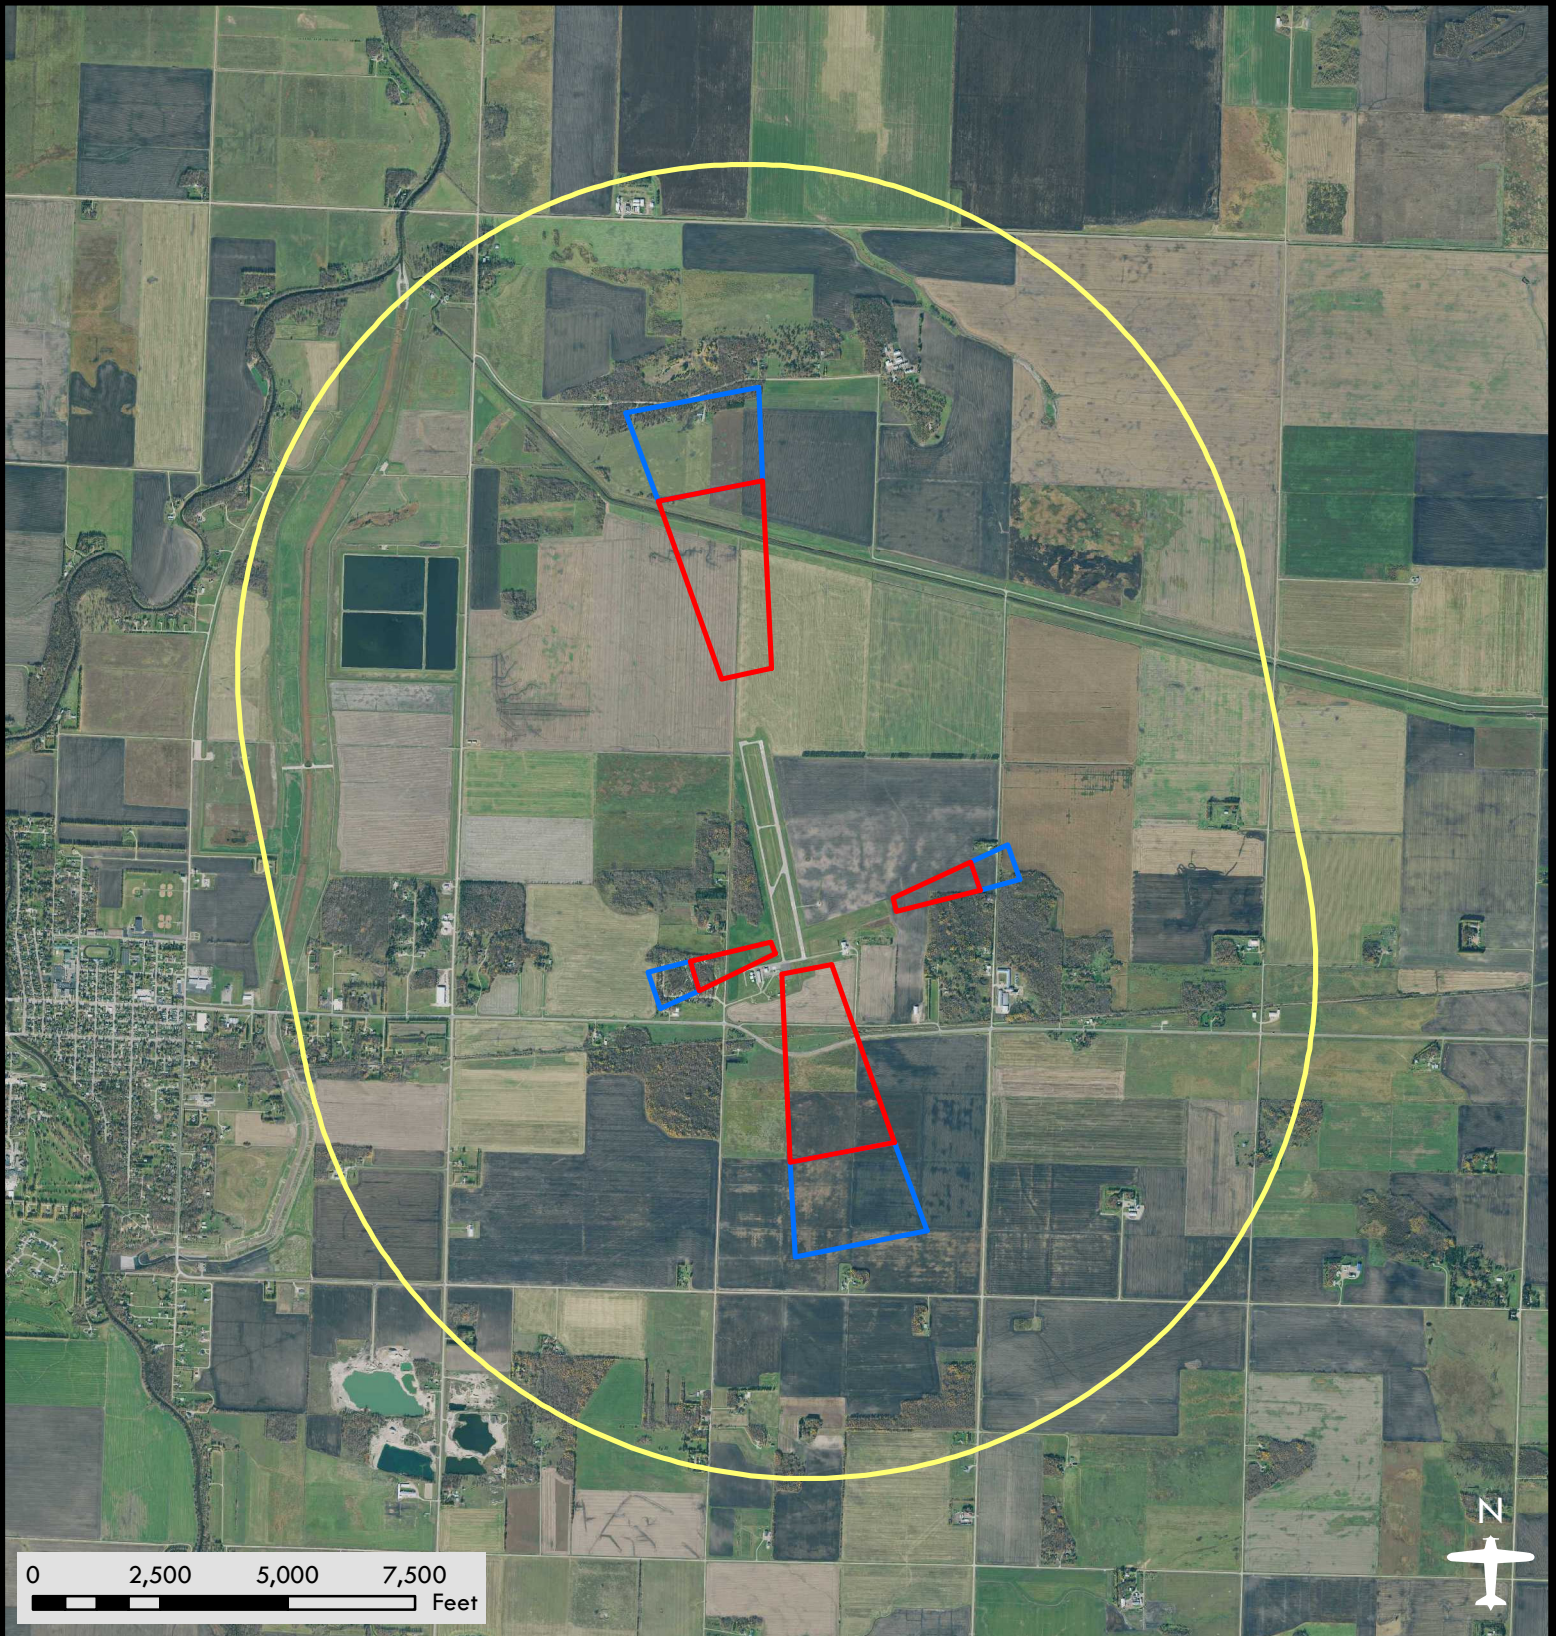

Roseau Municipal Airport - Rudy Billberg Field

Airport Safety Zones

Date: 08/08/2018

Legend

-  Zone A
-  Zone B
-  Zone C

DISCLAIMER: This is not an official zoning map. To view the official map and ordinance for this airport, please visit the Airport Zoning Information Warehouse at <https://www.dot.state.mn.us/aero/planning/zoning-warehouse.html>. The State of Minnesota makes no representations or warranties expressed or implied, with respect to the reuse of the data provided herewith regardless of its format or the means of its transmission. There is no guarantee or representation to the user as to the accuracy, currency, suitability, or reliability of this data for any purpose. The user accepts the data "as is." The State of Minnesota assumes no responsibility for loss or damage incurred as a result of any user's reliance on this data. All maps and other material provided herein are protected by copyright. Permission is granted to copy and use the materials herein.